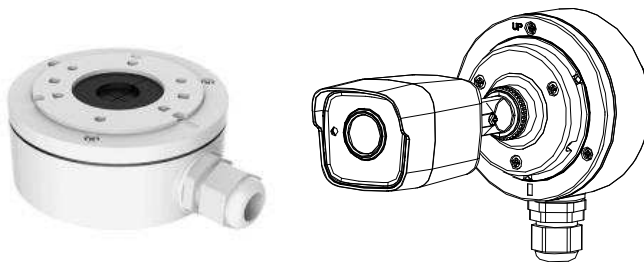

DS-2CE16H0T-ITPF 5 MP Bullet Camera

Key Features

- 5 MP high performance COMS
- 2560 × 1944 resolution
- 2.8 mm, 3.6 mm, 6 mm fixed lens
- EXIR 2.0, smart IR, up to 20 m IR distance
- OSD menu, 2D DNR, DWDR
- 4 in 1 video output (switchable TVI/AHD/CVI/CVBS)
- IP67
- Up the coax (HIKVISION-C)

Specification

Camera	
Image Sensor	5 MP CMOS image sensor
Resolution	2560 (H) × 1944 (V)
Min. Illumination	Color: 0.01 Lux @ (F1.2, AGC ON), 0 Lux with IR
Shutter Time	PAL: 1/25 s to 1/50, 000 s NTSC: 1/30 s to 1/50, 000 s
Lens	2.8 mm, 3.6 mm, 6 mm fixed lens
Horizontal Field of View	85.5° (2.8 mm), 80.1° (3.6 mm), 57.1° (6 mm)
Lens Mount	M12
Day & Night	IR cut filter
Angle Adjustment	Pan: 0° to 360°; Tilt: 0° to 180°; Rotate: 0° to 360°
Synchronization	Internal synchronization
Frame Rate	PAL: 5 MP@20fps, 4 MP@25fps, 1080p@25fps NTSC: 5 MP@20fps, 4 MP@30fps, 1080p@30fps
Menu	
AGC	Support
D/N Mode	Auto/Color/BW (Black and White)
White Balance	ATW/MWB
BLC	Support
DWDR (Digital Wide Dynamic Range)	Support
Language	English
Functions	Brightness, Sharpness, DNR , Mirror, Smart IR
Interface	
Video Output	1 HD analog output
Switch Button	TVI/AHD/CVI/CVBS
General	
Operating Conditions	-40 °C to 60 °C (-40 °F to 140 °F), humidity: 90% or less (non-condensation)
Power Supply	12 VDC ±25%
Power Consumption	Max. 4.3 W
Protection Level	IP67
Material	Plastic
IR Range	Up to 20 m
Communication	Up the coax, Protocol: HIKVISION-C (TVI output)
Dimensions	58 mm × 61 mm × 163 mm (2.28" × 2.40" × 6.42")
Weight	Approx. 350 g (0.77 lb.)

Order Model

DS-2CE16H0T-ITPF

Dimension

Accessory

DS-1280ZJ-XS Junction Box

Distributed by

HIKVISION

Headquarters