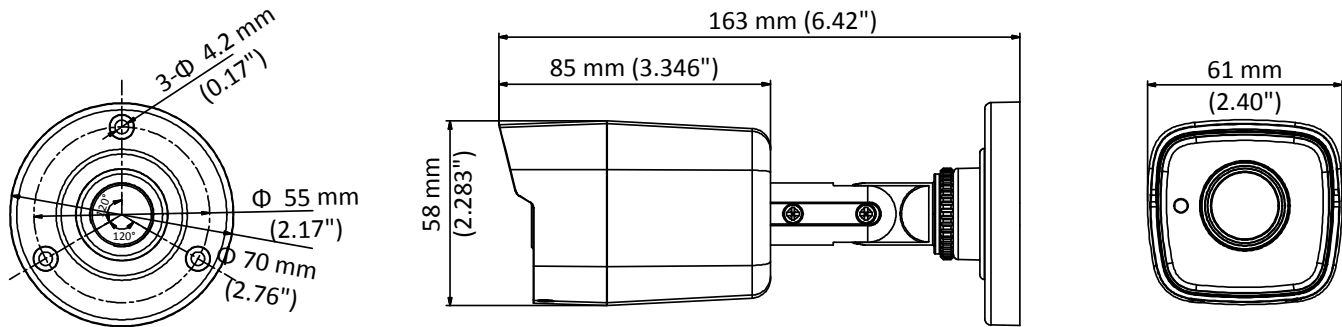

Order Model

DS-2CE16H0T-ITPF

Dimension